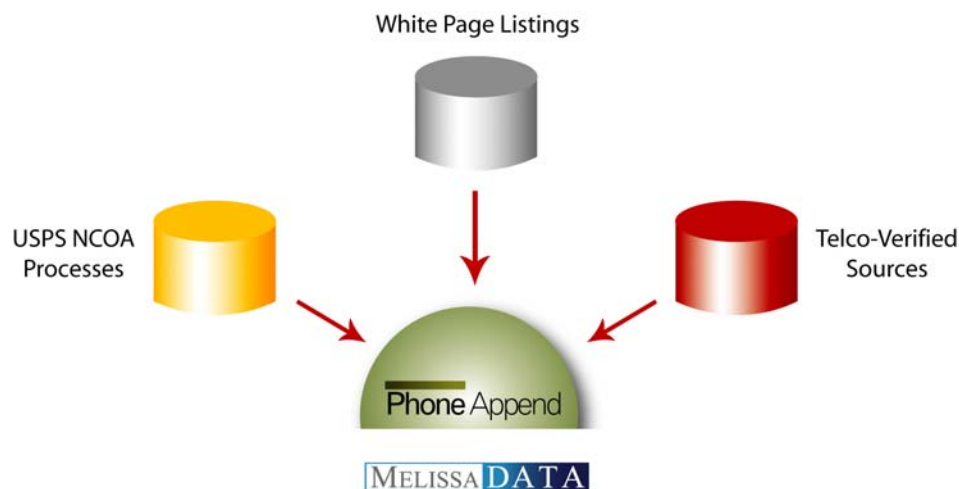

# PhoneAppend

## Increase response and lower costs with accurate phone numbers

Melissa Data offers consumer and business data to companies whose core business is built upon complete and accurate contact information. We utilize the most current, accurate name, address and phone databases available. Our substantial volume of work allows us to offer you some of the industry's lowest prices.

Melissa Data utilizes an original source compiler that uses unique methods to gather the best consumer and business name, address and phone information. Data is collected from the white and yellow page directories and continuously verified and enhanced through telco-verified partnerships providing over 900 million monthly transactions.

## Superior Data Quality

Melissa Data provides data that is unequalled in freshness within the industry. On average, a record is updated/verified every four seconds. Virtually all phone related transactions that occur are updated within 30 days of their occurrence. This results in superior data quality when compared to other providers utilizing compiled data sources with much older and longer update cycles.