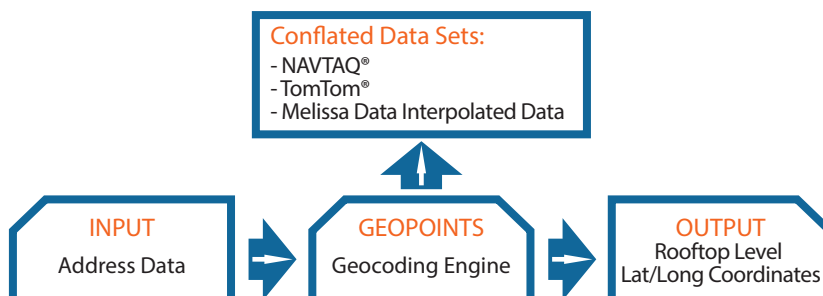

Melissa Data's Conflation Process

Features:

- Rooftop level geocoding for 99% of all U.S. addresses
- Addresses matched against NAVTEQ® and TomTom® map data
- Reverse geocoding - from lat/long coordinates, get addresses within a radius
- Appends Census Tract/Block numbers, County Name, and FIPS code*
- Geocodes Canadian addresses to the Postal Code Level

Benefits:

- Find clusters of customers/prospects for better marketing planning
- Define sales and marketing territories
- Power dealer/store location lookups
- Initiate efficient logistics operations
- Conduct spatial analysis

*for U.S. addresses only